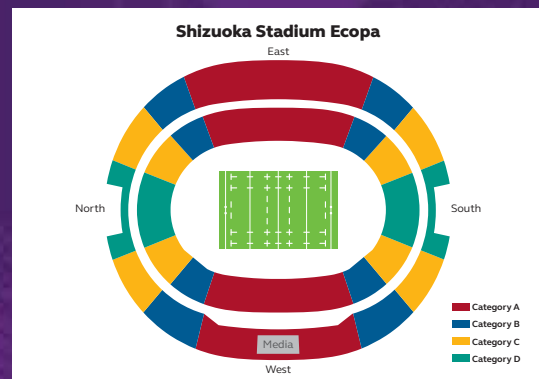

MATCH 試合 NO.	DATE 日程	KICK-OFF キックオフ	POOL プール	MATCH 試合
SHIZUOKA STADIUM ECOPA				
14	Sat 28 Sept	16:15	A	Japan v Ireland
23	Fri 04 Oct	18:45	B	South Africa v Italy
31	Wed 09 Oct	16:15	A	Scotland v Romania
33	Fri 11 Oct	19:15	D	Australia v Georgia