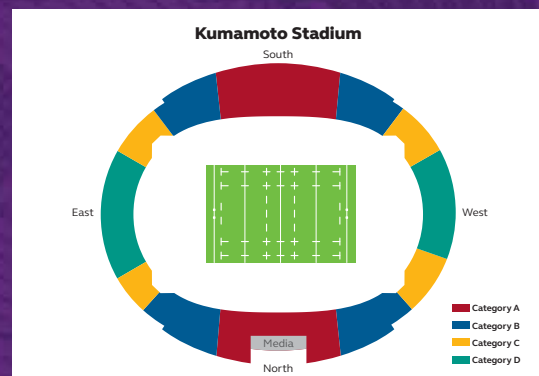

MATCH 試合 NO.	DATE 日程	KICK-OFF キックオフ	POOL プール	MATCH 試合
KUMAMOTO STADIUM				
28	Sun 06 Oct	16:45	C	France v Tonga
39	Sun 13 Oct	17:15	D	Wales v Uruguay