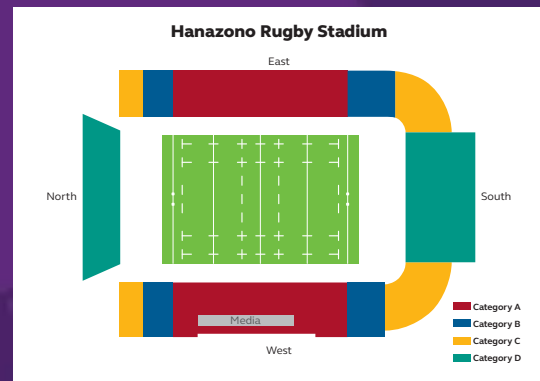

| MATCH 試合 NO. | DATE 日程 | KICK-OFF キックオフ | POOL プール | MATCH 試合 |
|-------------------------------|--------------|-------------------|-------------|-------------------|
| HANAZONO RUGBY STADIUM | | | | |
| 5 | Sun 22 Sept | 14:15 | B | Italy v Africa 1 |
| 13 | Sat 28 Sept | 13:45 | C | Argentina v Tonga |
| 21 | Thurs 03 Oct | 14:15 | D | Georgia v Fiji |
| 38 | Sun 13 Oct | 14:45 | C | USA v Tonga |