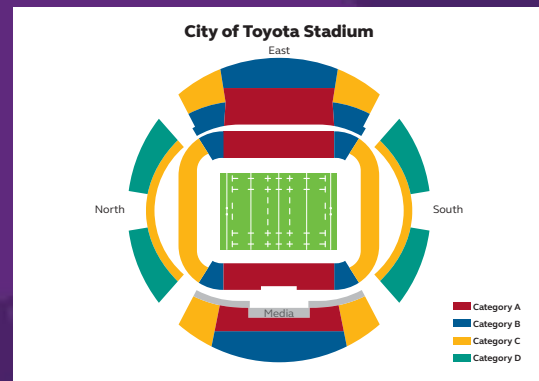

MATCH 試合 NO.	DATE 日程	KICK-OFF キックオフ	POOL プール	MATCH 試合
CITY OF TOYOTA STADIUM				
8	Mon 23 Sept	19:15	D	Wales v Georgia
15	Sat 28 Sept	18:45	B	South Africa v Africa 1
26	Sat 05 Oct	19:30	A	Japan v Play-off winner
34	Sat 12 Oct	13:45	B	New Zealand v Italy