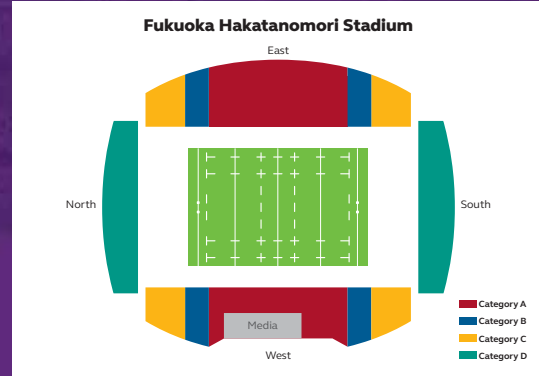

MATCH 試合 NO.	DATE 日程	KICK-OFF キックオフ	POOL プール	MATCH 試合
FUKUOKA HAKATANOMORI STADIUM				
11	Thurs 26 Sept	16:45	B	Italy v Repechage winner
19	Wed 02 Oct	16:45	C	France v USA
36	Sat 12 Oct	19:45	A	Ireland v Play-off winner